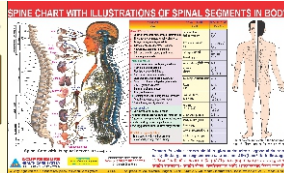

359_ACS Ayurvedic Chart - Ten Origin

196_ACS Spine Chart - Spinal Segments