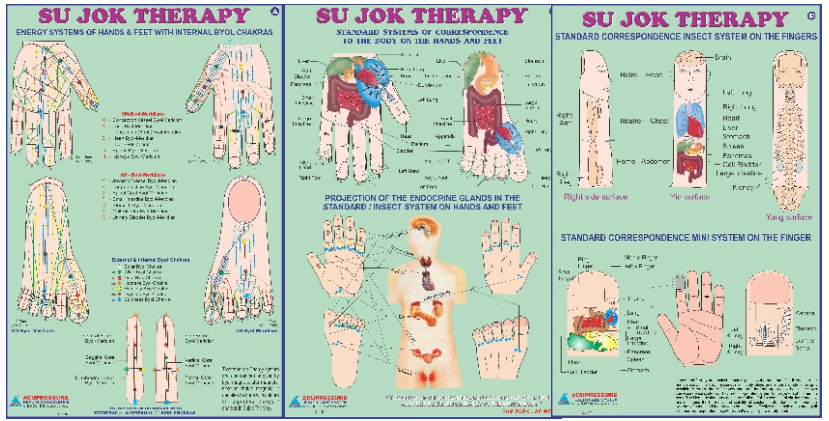

197_ACS Sujok Therapy Chart-Set of 3 Size 20"x30"