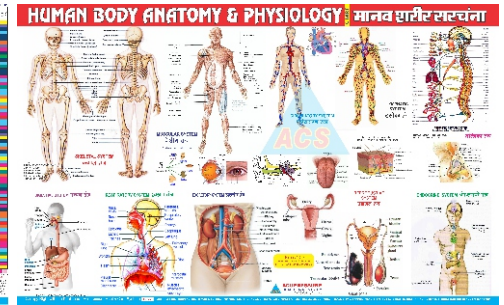

460_ACS Human Body Chart 23"x36"

ACS BOOK PUBLICATION एसीएस द्वारा प्रकाशित पुस्तकें