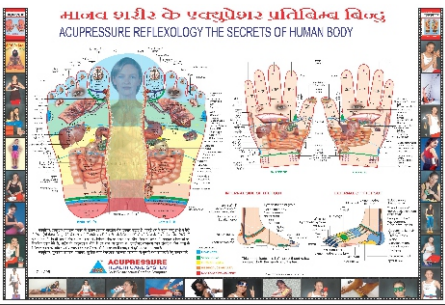

296_ACS Reflexology Chart - Hindi 18"x23"